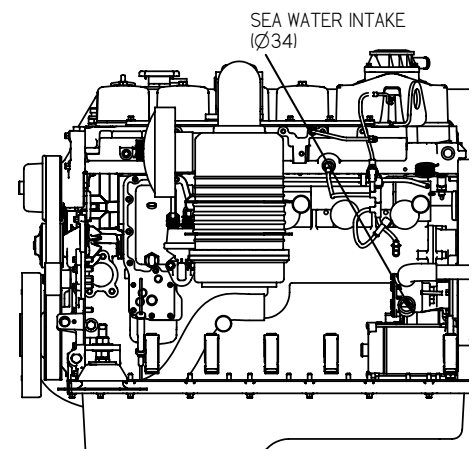

FLEXIBLE MOUNT DETAILS

VIEW FROM OTHER SIDE

REV	DESCRIPTION	DATE	APP'D	DRAWN	NOTES
01					

TITLE: BETA120 HEAT EXCHANGE  
PRM500 GEARBOX

DIMENSIONS IN MM (INCH) DO NOT SCALE MATL:

**BETA MARINE**

BETA MARINE LTD.  
DAVY WAY,  
WATERWELLS,  
QUEDGELEY,  
GLOUCESTER, GL2 2AD, UK

DRAWN BY:- TW  
CHECKED BY:- LT

SIZE A4  
SCALE NTS

DWG NO. 150-00958  
PAGE 1 of 1

REV 00  
DATE 16/03/2007

TEL: (01452) 723492 FAX: (01452) 729916