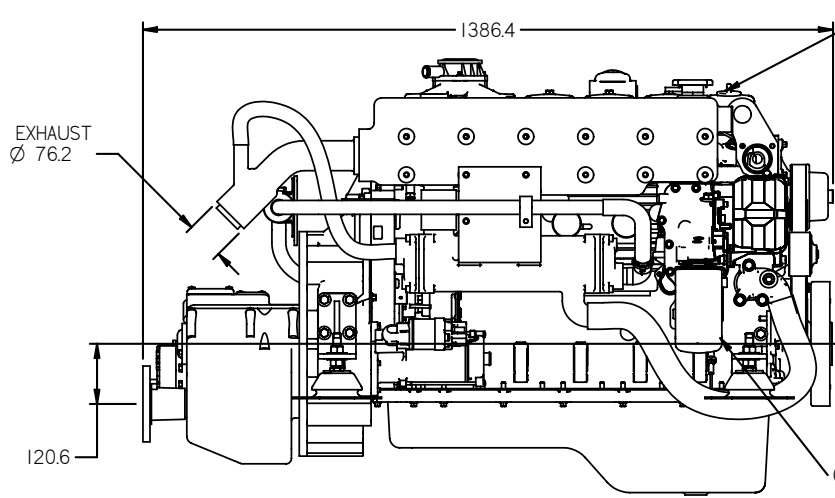

FLEXIBLE MOUNT DETAILS

VIEW FROM OTHER SIDE

REV	DESCRIPTION	DATE	APP'D	DRAWN	NOTES
01					

TITLE: BETA120 HEAT EXCHANGE  
PRM500 GEARBOX

DIMENSIONS IN MM (INCH) DO NOT SCALE MATL:

**BETA MARINE**

BETA MARINE LTD.  
DAVY WAY,  
WATERWELLS,  
QUEDGELEY,  
GLOUCESTER, GL2 2AD, UK

DRAWN BY:- TW  
CHECKED BY:- LT

SIZE A4  
SCALE NTS

DWG NO. 150-00958  
PAGE 1 of 1

REV 00  
DATE 16/03/2007

TEL: (01452) 723492 FAX: (01452) 729916