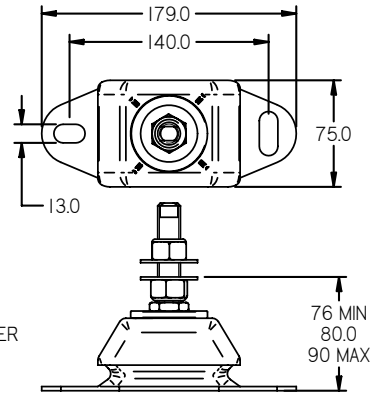

FLEXIBLE MOUNT DETAILS

VIEW FROM OTHER SIDE

REV	DESCRIPTION	DATE	APP'D	DRAWN	NOTES
01					

TITLE: BETA120 HEAT EXCHANGE  
PRM500 GEARBOX

DIMENSIONS IN MM (INCH) DO NOT SCALE MATL:

**BETA MARINE**

BETA MARINE LTD.  
DAVY WAY,  
WATERWELLS,  
QUEDGELEY,  
GLOUCESTER, GL2 2AD, UK

DRAWN BY:- TW  
CHECKED BY:- LT

SIZE A4  
SCALE NTS

DWG NO. 150-00958  
PAGE 1 of 1

REV 00  
DATE 16/03/2007

TEL: (01452) 723492 FAX: (01452) 729916