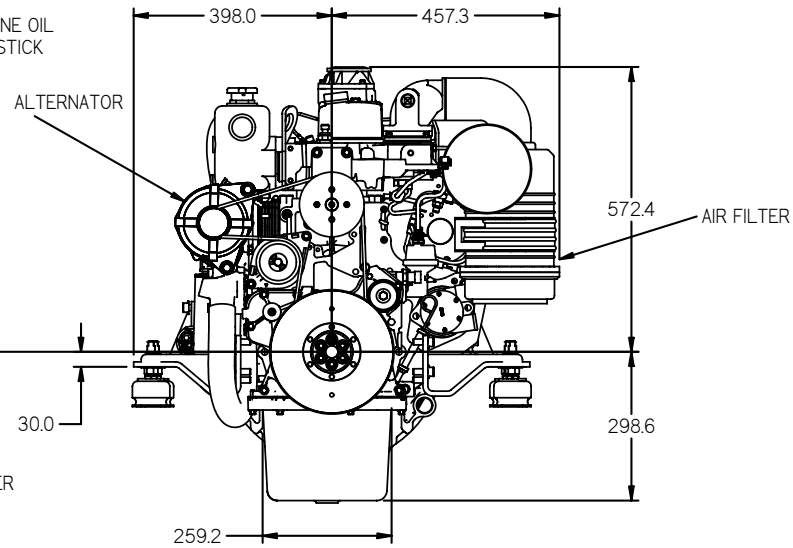

FLEXIBLE MOUNT DETAILS

VIEW FROM OTHER SIDE

REV	DESCRIPTION	DATE	APP'D	DRAWN	NOTES
01					

TITLE: BETA120 HEAT EXCHANGE  
PRM500 GEARBOX

DIMENSIONS IN MM (INCH) DO NOT SCALE MATL:

**BETA MARINE**

BETA MARINE LTD.  
DAVY WAY,  
WATERWELLS,  
QUEDGELEY,  
GLOUCESTER, GL2 2AD, UK

DRAWN BY:- TW  
CHECKED BY:- LT

SIZE A4  
SCALE NTS

DWG NO. 150-00958  
PAGE 1 of 1

REV 00  
DATE 16/03/2007

TEL: (01452) 723492 FAX: (01452) 729916