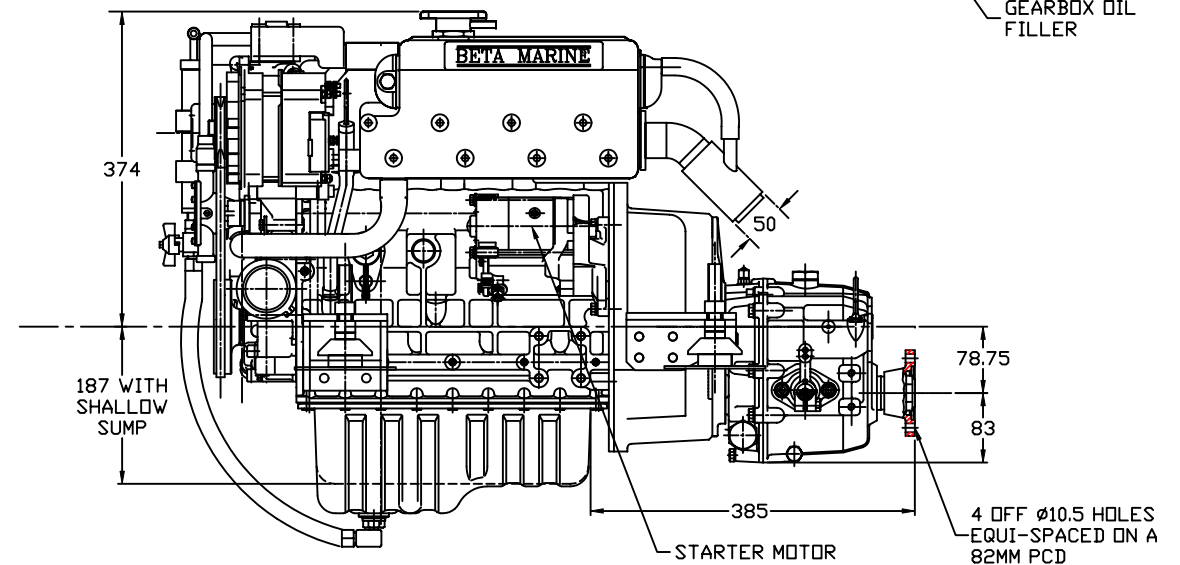

DETAIL OF FLEXIBLE COUPLING

REV	DESCRIPTION	DATE	APP'D	NOTES	COMPLETE UNIT					
					TITLE BV1305-1505 H/E - TMC60					
				BETA MARINE	DRAWN BY:-	TW	SIZE	DWG NO.	100-01725	REV
					CHECKED BY:-		SCALE	NTS	DATE	18/10/00