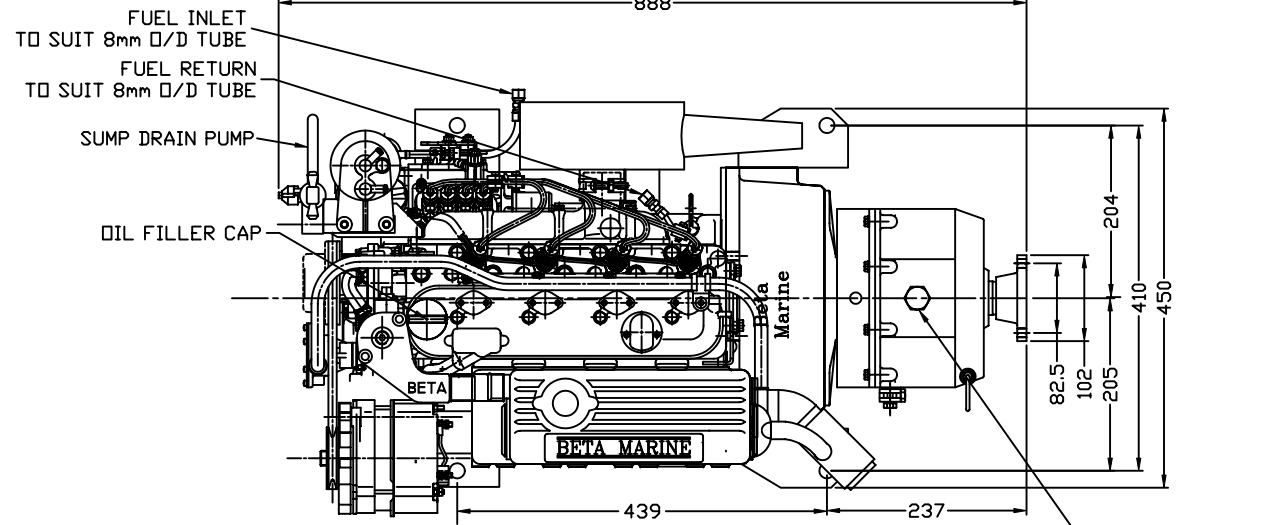

DETAIL OF FLEXIBLE COUPLING

REV	DESCRIPTION	DATE	APP'D	NOTES	COMPLETE UNIT					
					TITLE BV1305-1505 H/E - TMC60					
				BETA MARINE	DRAWN BY:-	TW	SIZE	DWG NO.	100-01725	REV
					CHECKED BY:-		SCALE	NTS	DATE	18/10/00