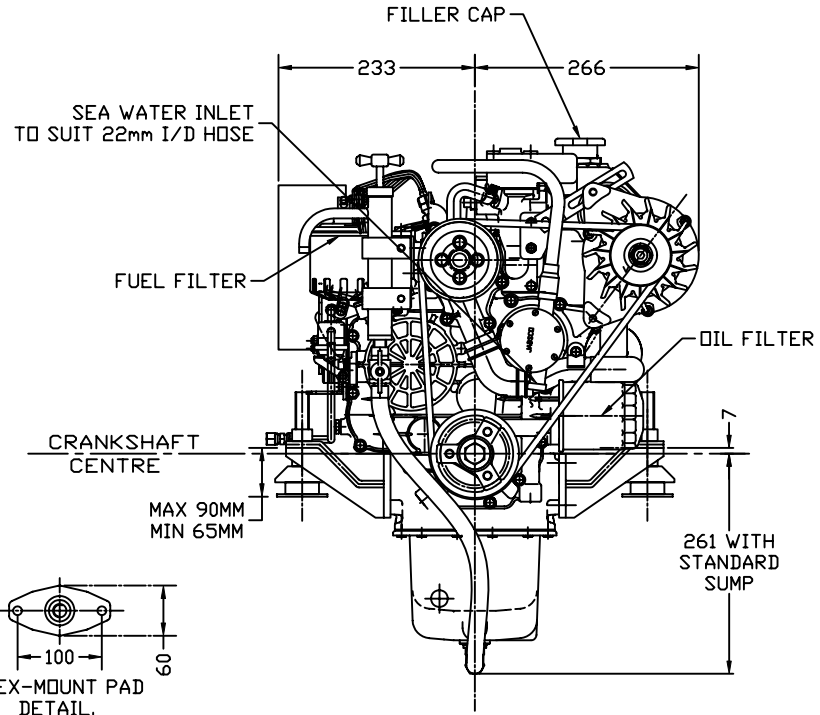

DETAIL OF FLEXIBLE COUPLING

REV	DESCRIPTION	DATE	APP'D	NOTES	COMPLETE UNIT					
					TITLE BV1305-1505 H/E - TMC60					
				BETA MARINE	DRAWN BY:-	TW	SIZE	DWG NO.	100-01725	REV
					CHECKED BY:-		SCALE	NTS	DATE	18/10/00