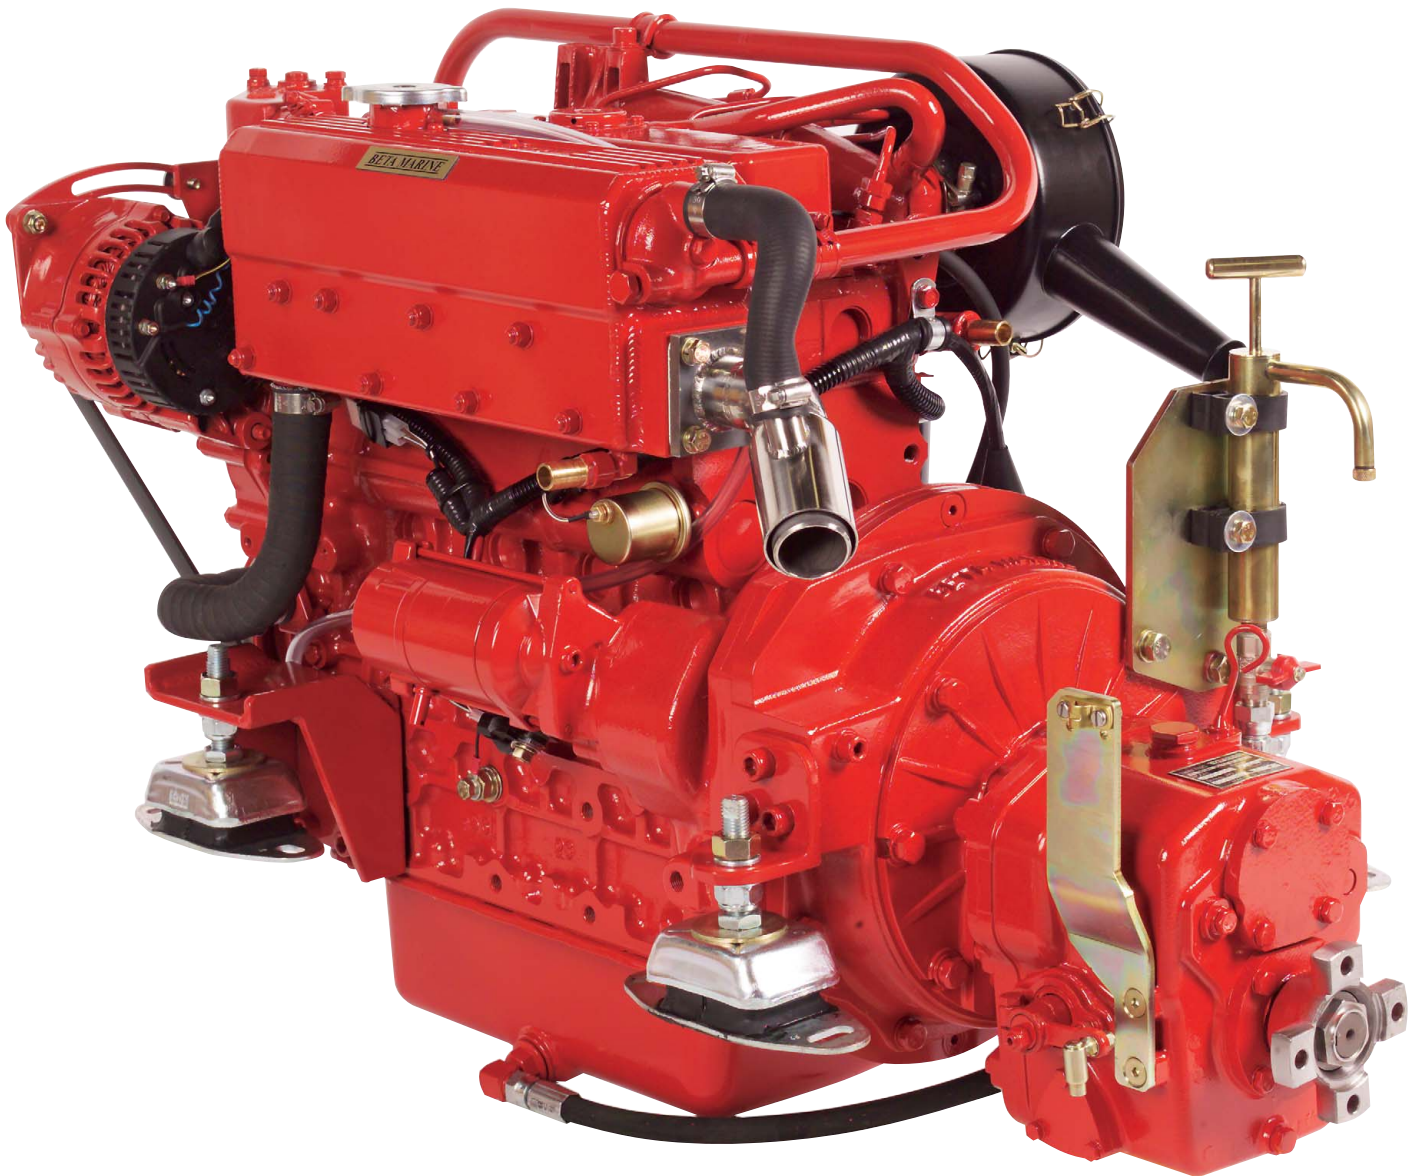

Beta 50

4 Cylinders - 2197cc - 50bhp max at 2,800 rev/min - 260Kg

BETA MARINE