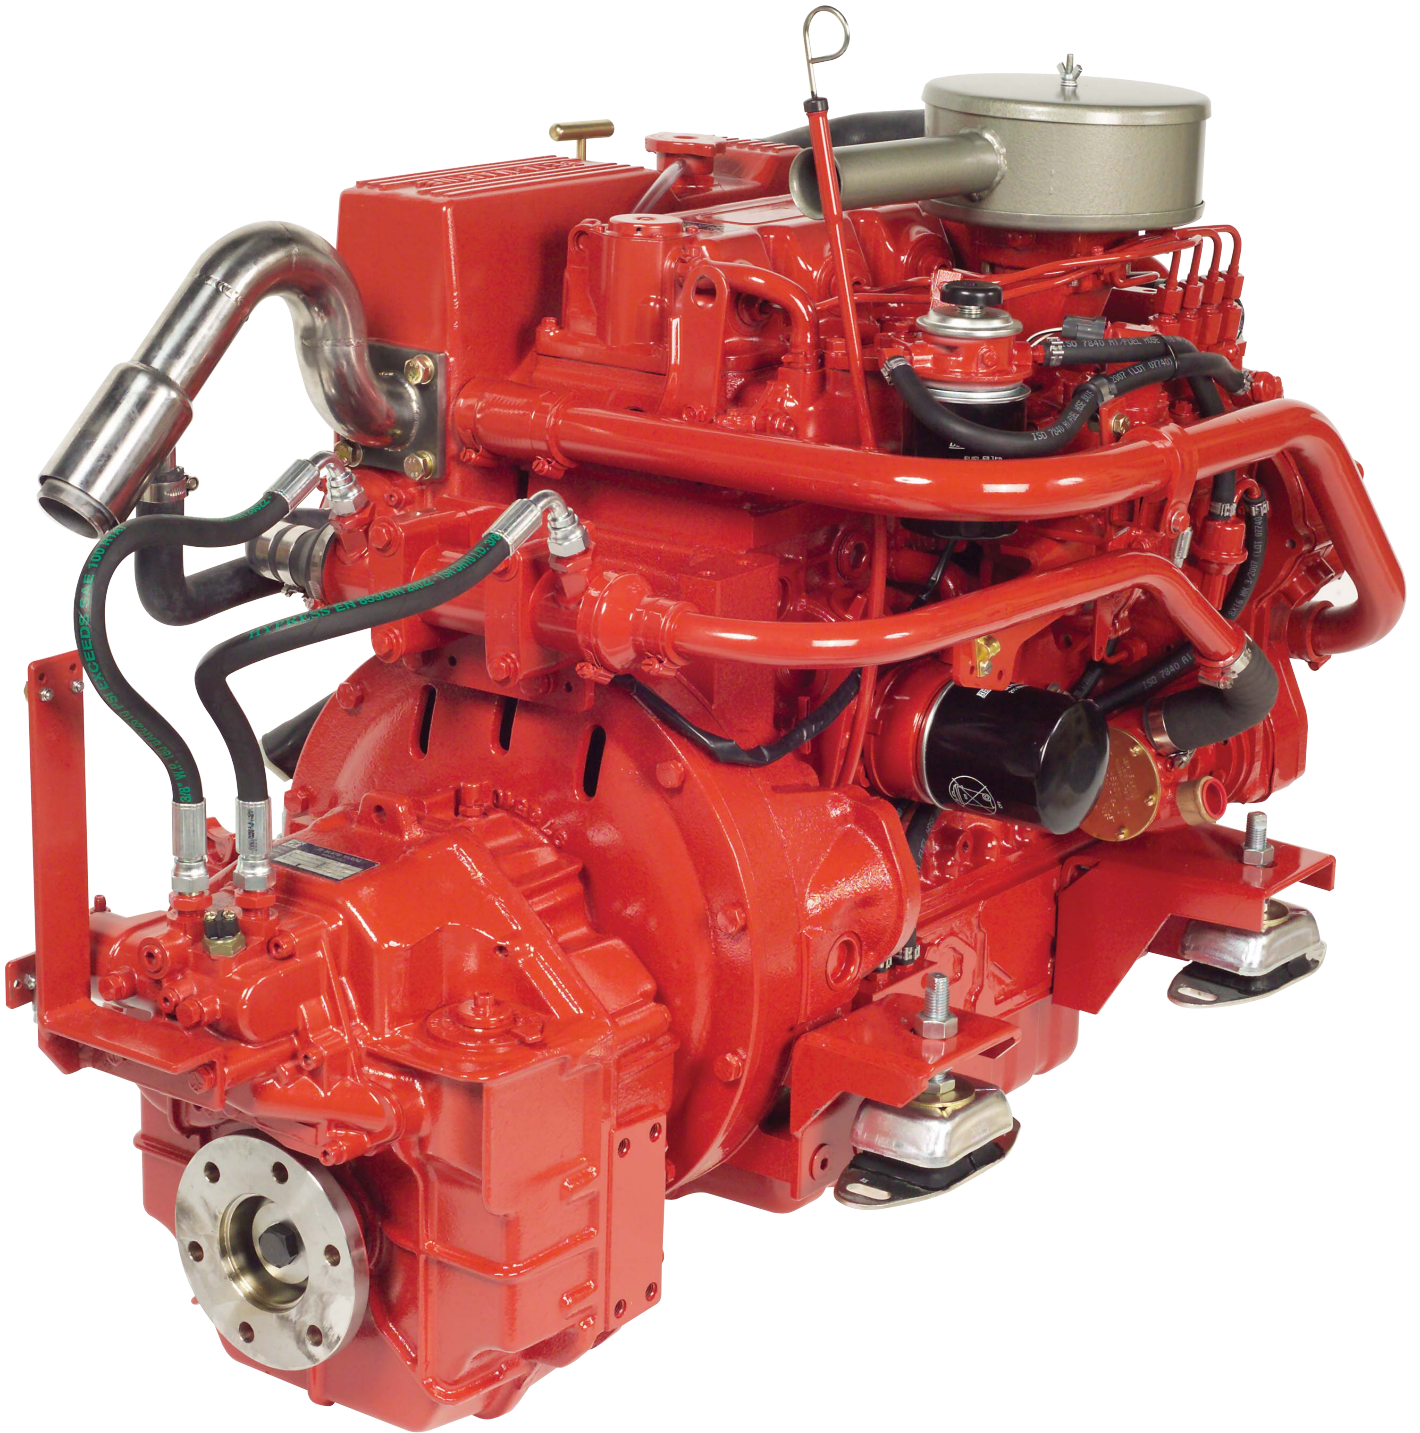

Beta 90

4 Cylinders - 3769 cc's - 90bhp @ 2,600rpm – Weight 425kg

BETA MARINE