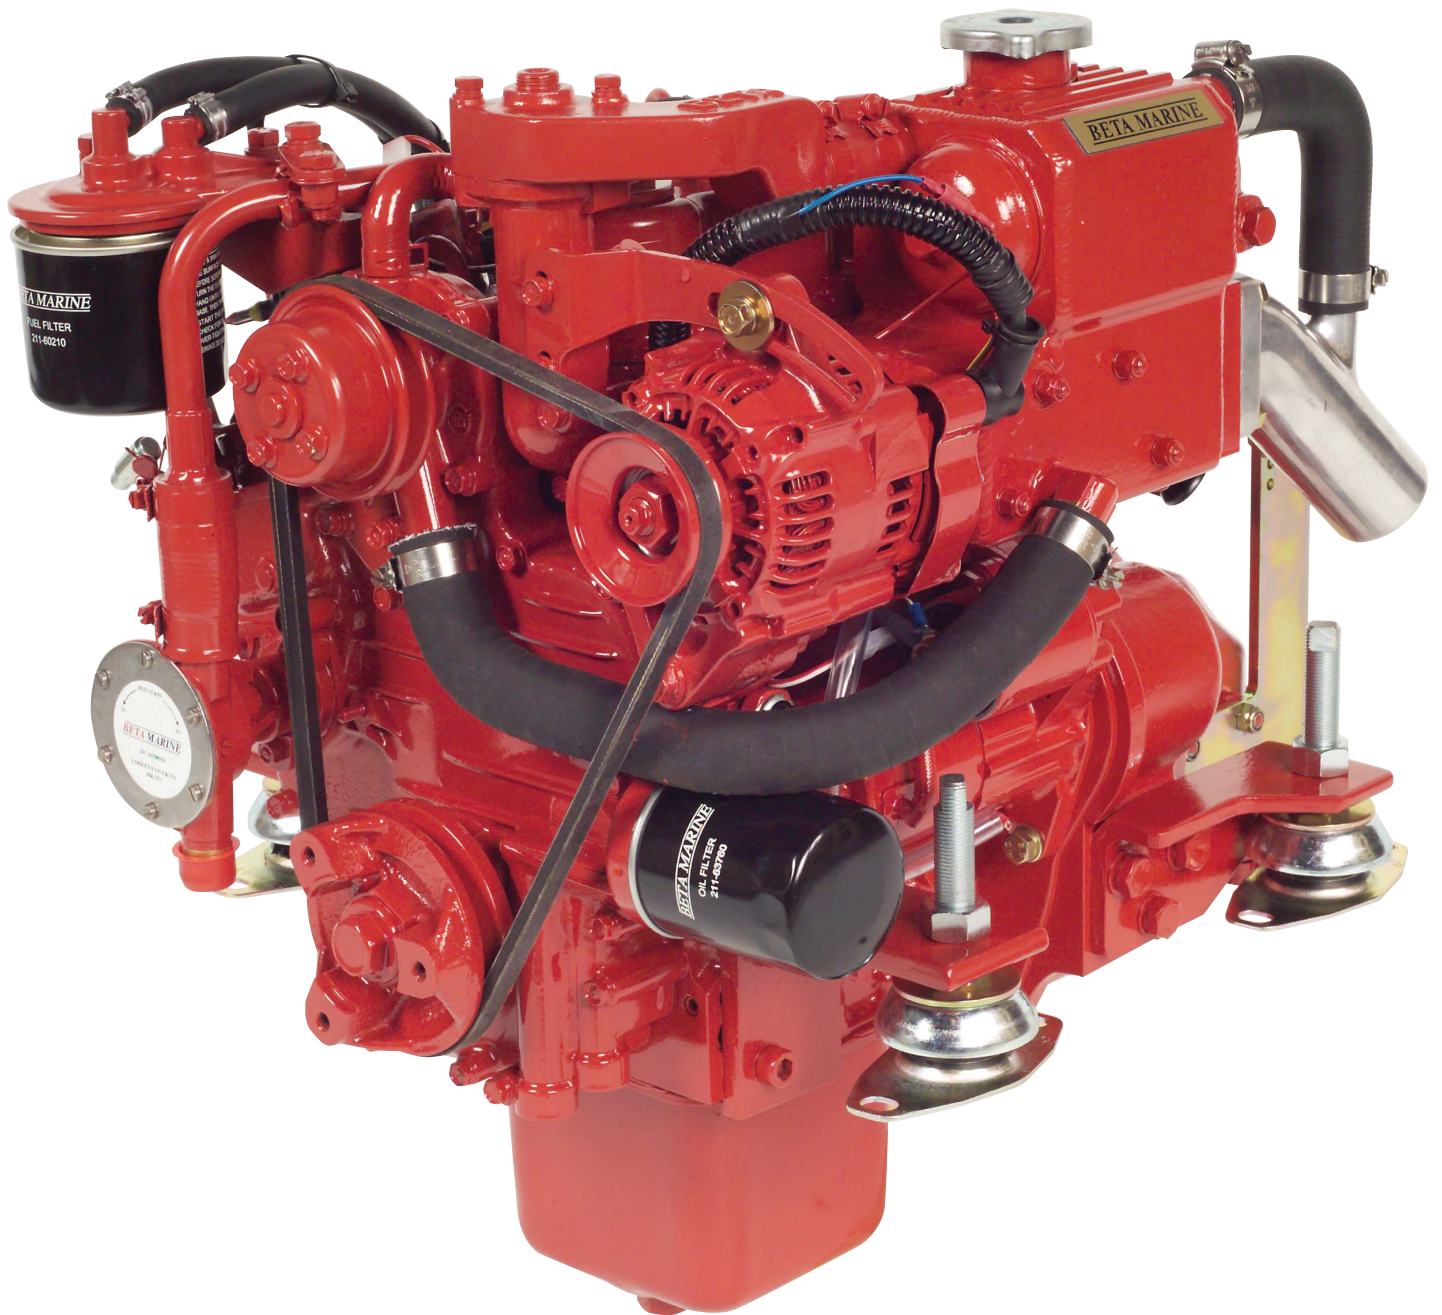

Beta 10

2 Cylinders - 479cc - 10bhp max at 3,000 rev/min - 89Kg

BETA MARINE